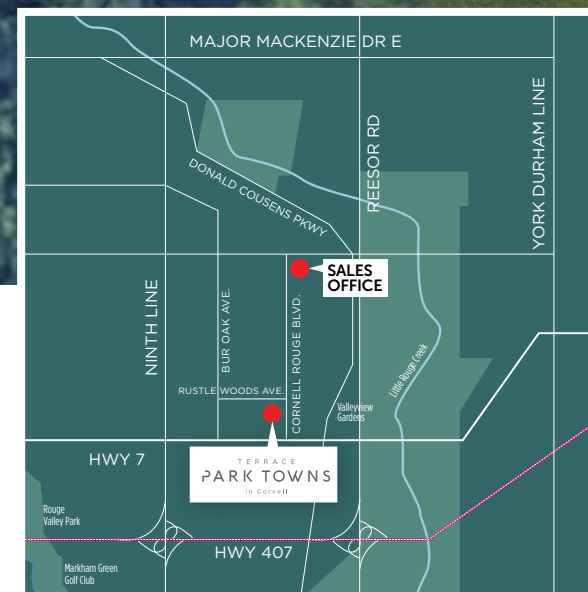

TERRACE PARK TOWNS

in Cornell Rouge

LEGEND

- CHERRY RIDGE / HAZELWOOD
TH-1 INT, TH-1 END / TH-1 COR
- PINE RIDGE / OAKWOOD
TH-2 INT, TH-2 END / TH-2 COR
- ELM RIDGE / ROSEWOOD
TH-3 INT, TH-3 END / TH-3 COR
- MAPLEWOOD / 2 CAR GARAGE
TH-3 / 2 CAR STD COR

All schools, parks, places of worship, road patterns and retail centres shown are proposed. All plans and dimensions are approximate and subject to change at the discretion of the Vendor. Landscaping is artist's concept only. E.&O.E.